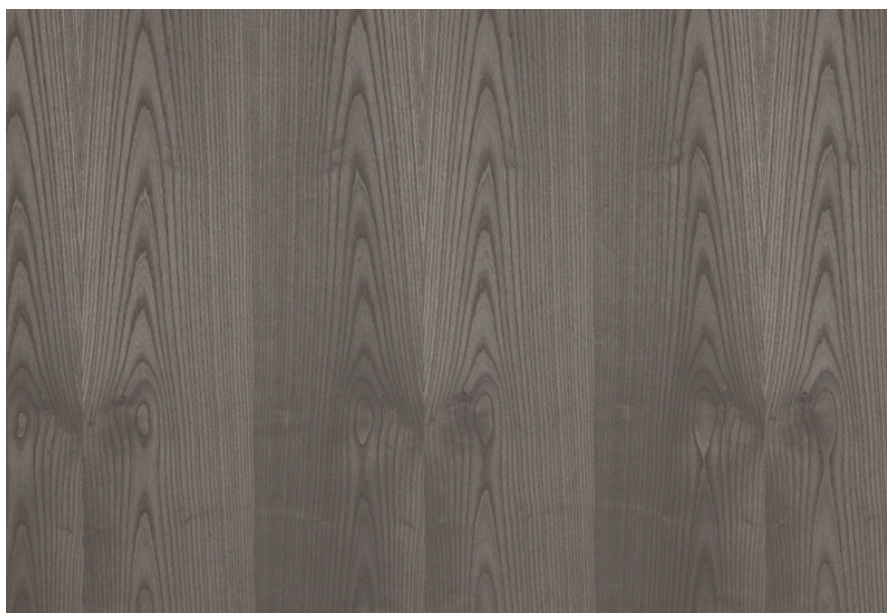

decowood[™]

PREMIUM VENEERS

NATURAL | TEAK | ENGINEERED

PRODUCT SPECIFICATIONS

decowoodveneers.com

PRODUCT SPECIFICATION

ASH DYED GREY

Collection : Decowood Natural Collection

Country of Origin : America

Category : Rainbow

Sizes Available : 3' x 7' / 4' x 8'

Sub-category : Ash

Type Available : Ply / Flexi / Kraft / MDF

Product Name : Ash Dyed Grey

Grain Pattern Available : Vertical Grain / Horizontal Grain

Species : Ash

Veneer Thickness : 0.5mm

Color Tone : Grey/Black

Texture : Close Pore

Veneer Cut : Quarter

Polished/Unpolished : Unpolished

Botanical Name : Fagus Sylvatica

Nov 2016 / 30Product Specifications
decowoodveneers.com