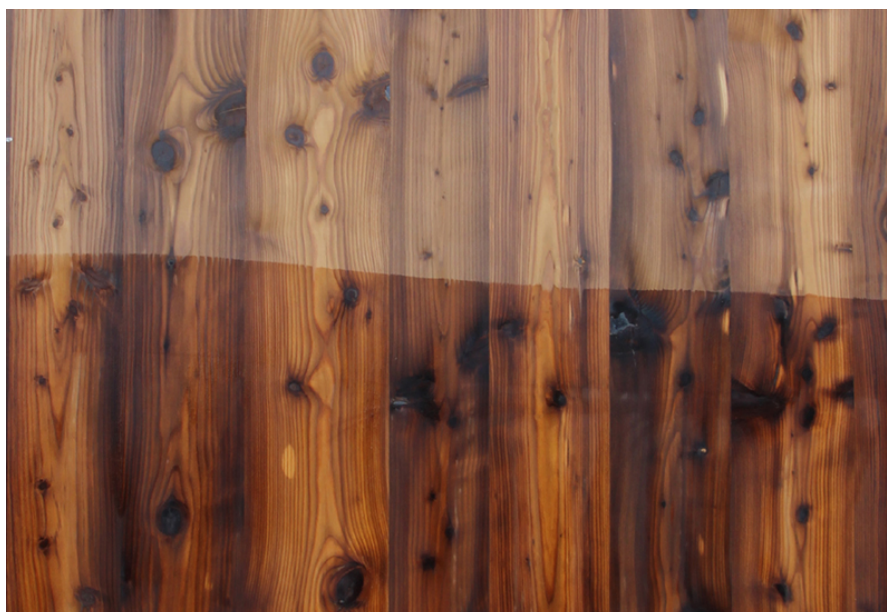

PRODUCT SPECIFICATION

VINTAGE LARCH

Collection : Natural

Country of Origin : American

Category : Naturals

Sizes Available : x / x

Sub-category : Vintage Woods

Type Available : Ply / Flexi / Kraft / MDF

Product Name : Vintage Larch

Grain Pattern Available : Vertical Grain / Horizontal Grain