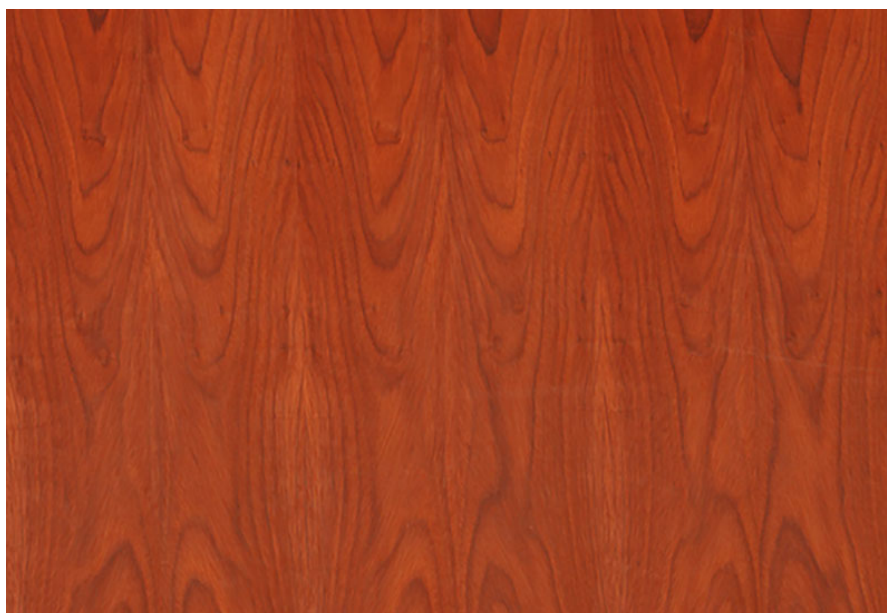

decowood[™]

PREMIUM VENEERS

NATURAL

TEAK

ENGINEERED

PRODUCT SPECIFICATIONS

decowood™

PREMIUM VENEERS

NATURAL | TEAK | ENGINEERED

PRODUCT SPECIFICATION

ZARA

Collection : Decowood Natural Collection

Country of Origin : Brazil

Category : Natural

Sizes Available : 3' x 7' / 4' x 8'

Sub-category : Redwoods

Type Available : Ply / Flexi / Kraft / MDF

Product Name : Zara

Grain Pattern Available : Vertical Grain / Horizontal Grain

Species : Zara

Veneer Thickness : 0.5mm

Color Tone : Brown Red

Texture : Close Pore