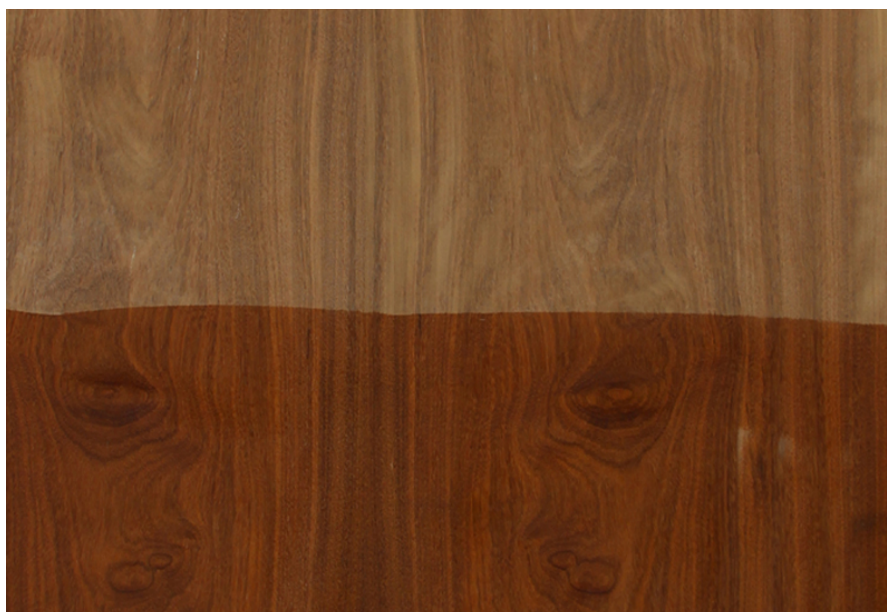

PRODUCT SPECIFICATION

SUCUPIRA

Collection : Natural

Country of Origin : Brazil

Category : Naturals

Sizes Available : x / x

Sub-category : Brazillian

Type Available : Ply / Flexi / Kraft / MDF

Product Name : Sucupira

Grain Pattern Available : Verticle Grain /
Horizontal Grain