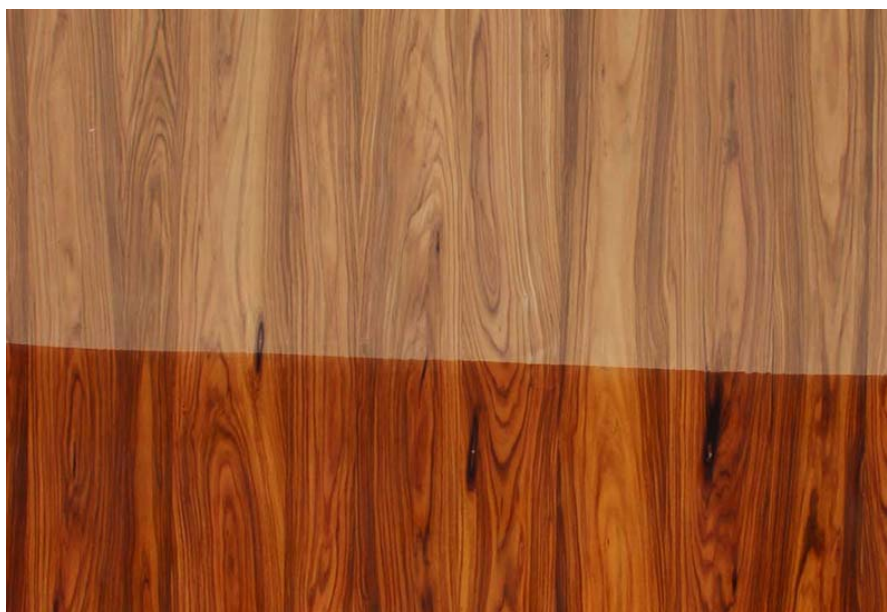

PRODUCT SPECIFICATION

SANTOS

Collection : Natural

Country of Origin : Brazil

Category : Naturals

Sizes Available : x / x

Sub-category : Palisander

Type Available : Ply / Flexi / Kraft / MDF

Product Name : Santos

Grain Pattern Available : Vertical Grain / Horizontal Grain