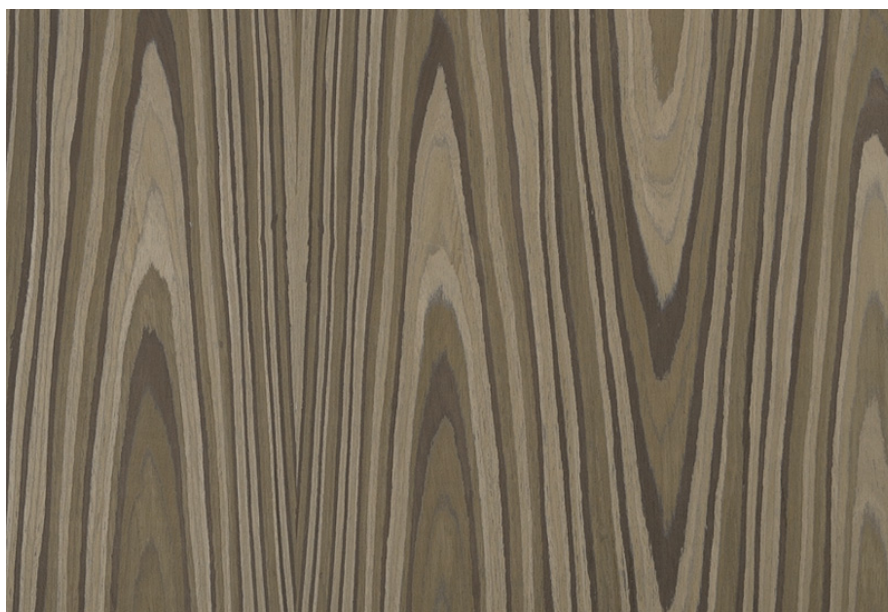

decowood[™]

PREMIUM VENEERS

NATURAL | TEAK | ENGINEERED

PRODUCT SPECIFICATIONS

PRODUCT SPECIFICATION

COSMIC BROWN

Collection : Engineered

Country of Origin : Italy

Category : Exotique

Sizes Available : x / x

Sub-category : Exotique

Type Available : Ply / Flexi / Kraft / MDF

Product Name : Cosmic Brown

Grain Pattern Available : Verticle Grain

Species : N/A

Veneer Thickness : 0.25 mm

Color Tone : Dark Brown

Texture : Close Pore

Veneer Cut : Quarter

Polished/Unpolished : Unpolished

Botanical Name : N/A

Nov 2016 / 30Product Specifications
decowoodveneers.com