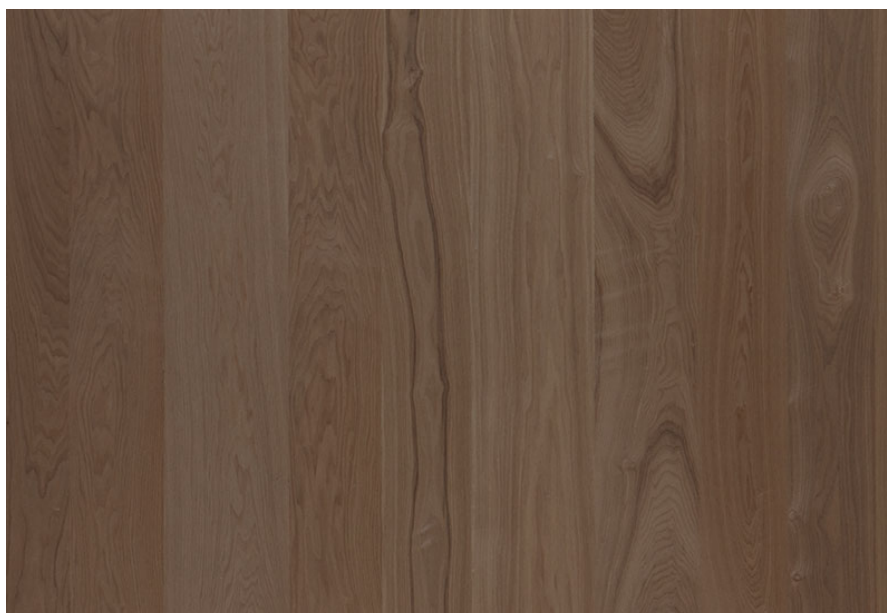

PRODUCT SPECIFICATION

ORIENTAL ASH

Collection : Decowood Natural Collection

Country of Origin : China

Category : Natural

Sizes Available : 3' x 7' / 4' x 8'

Sub-category : Ash

Type Available : Ply / Flexi / Kraft / MDF

Product Name : Oriental Ash

Grain Pattern Available : Vertical Grain / Horizontal Grain