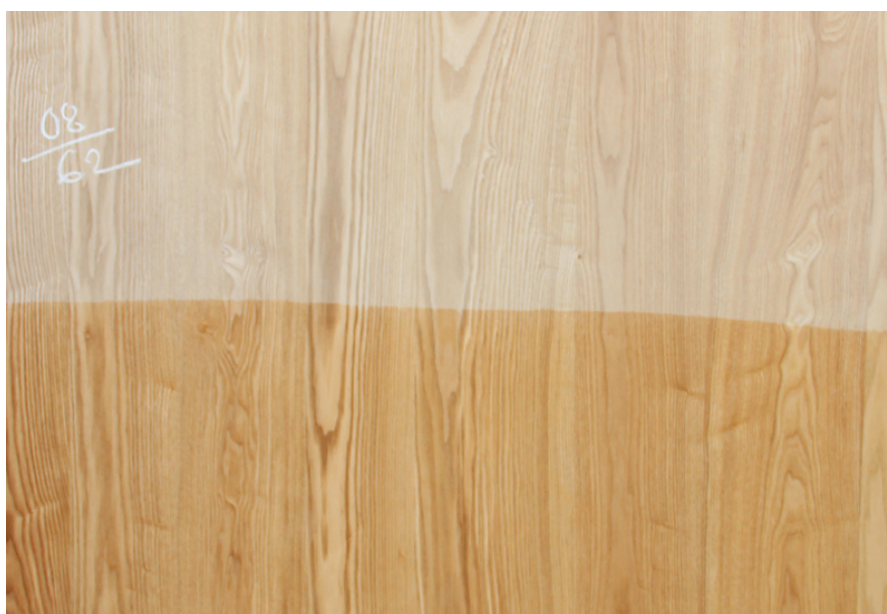

PRODUCT SPECIFICATION

ORIENTAL ASH

Collection : Natural

Country of Origin : China

Category : Naturals

Sizes Available : x / x

Sub-category : Ash

Type Available : Ply / Flexi / Kraft / MDF

Product Name : Oriental Ash

Grain Pattern Available : Vertical Grain /
Horizontal Grain