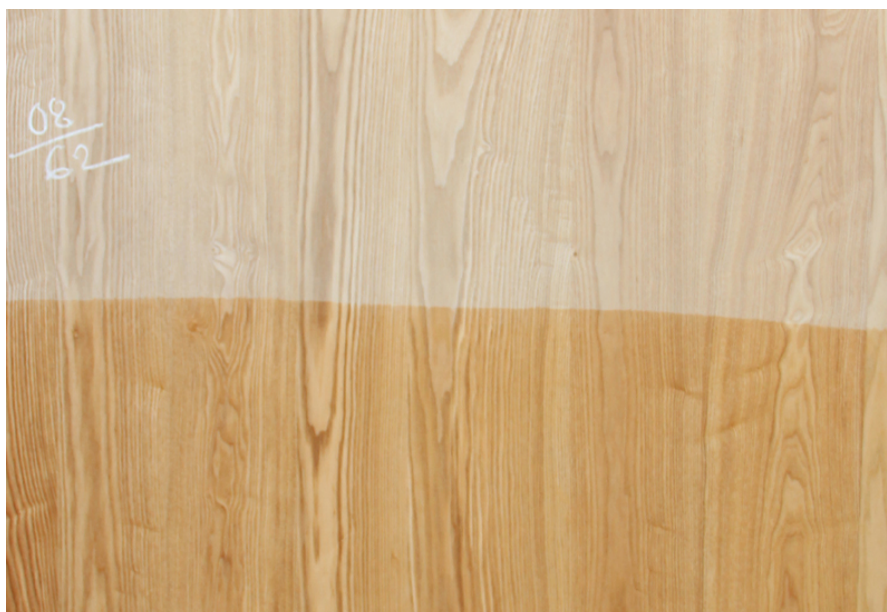

decowood[™]

PREMIUM VENEERS

NATURAL | TEAK | ENGINEERED

PRODUCT SPECIFICATIONS

PRODUCT SPECIFICATION

OLIVE ASH

Collection : Natural

Country of Origin : Europe

Category : Naturals

Sizes Available : x / x

Sub-category : Ash

Type Available : Ply / Flexi / Kraft / MDF

Product Name : Olive Ash

Grain Pattern Available : Vertical Grain /
Horizontal Grain

Species : Ash

Veneer Thickness : 0.5mm

Color Tone : Light Brown

Texture : Close Pore

Veneer Cut : Quarter & Crown

Polished/Unpolished : Unpolished

Botanical Name : Fraxinus Excelsior

Nov 2016 / 30Product Specifications
decowoodveneers.com