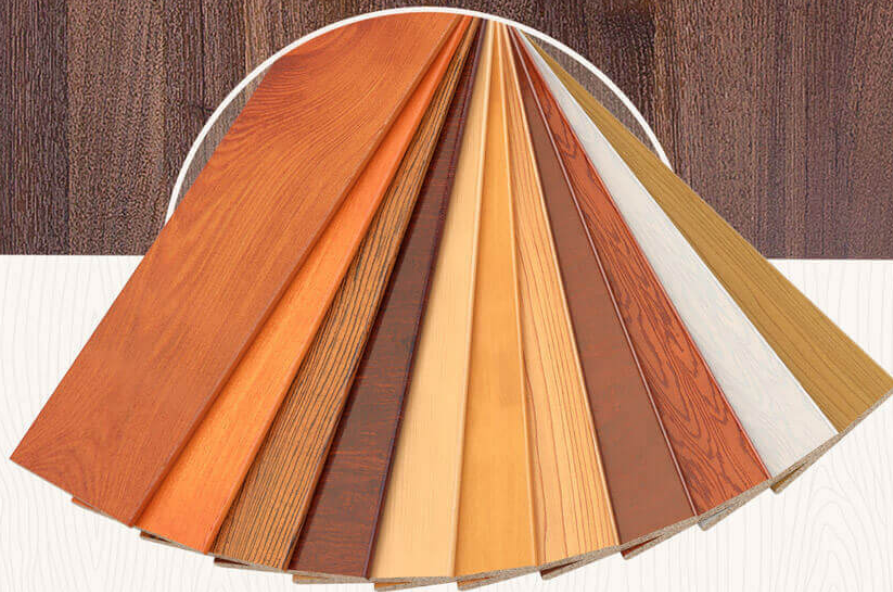

decowood[™]

PREMIUM VENEERS

NATURAL | TEAK | ENGINEERED

PRODUCT SPECIFICATIONS

PRODUCT SPECIFICATION

TAN GREY

Collection : Engineered

Country of Origin : Italy

Category : Exotique

Sizes Available : 3' x 7' / 4' x 8' / 10'x 4'

Sub-category : Exotique

Type Available : Ply / Flexi / Kraft / MDF

Product Name : Tan Grey

Grain Pattern Available : Vertical Grain

Species : N/A

Veneer Thickness : 0.25 mm

Color Tone : Grey/Black

Texture : Close Pore

Veneer Cut : Quarter

Polished/Unpolished : Unpolished

Botanical Name : N/A

Nov 2016 / 30Product Specifications
decowoodveneers.com