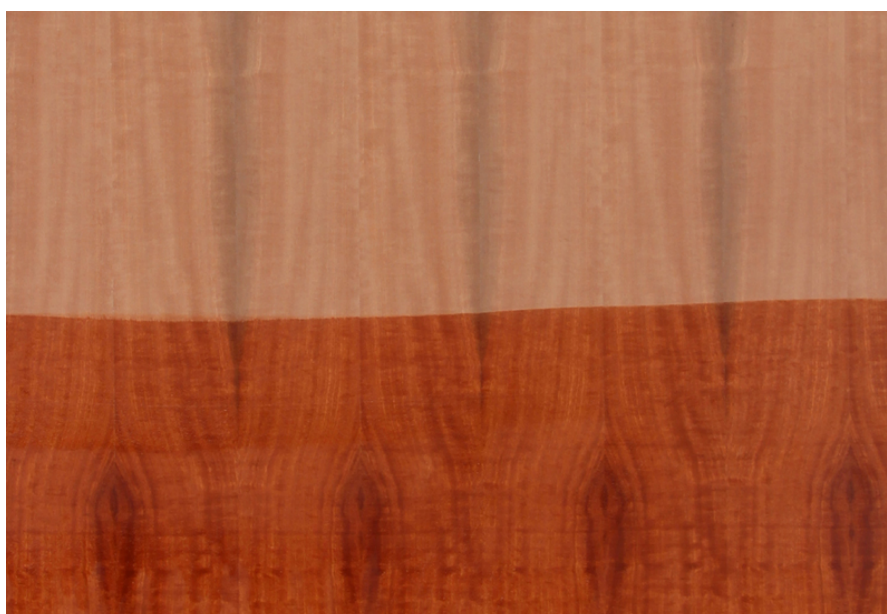

PRODUCT SPECIFICATION

MOABI

Collection : Natural

Country of Origin : Africa

Category : Naturals

Sizes Available : x / x

Sub-category : Redwoods

Type Available : Ply / Flexi / Kraft / MDF

Product Name : Moabi

Grain Pattern Available : Vertical Grain /
Horizontal Grain