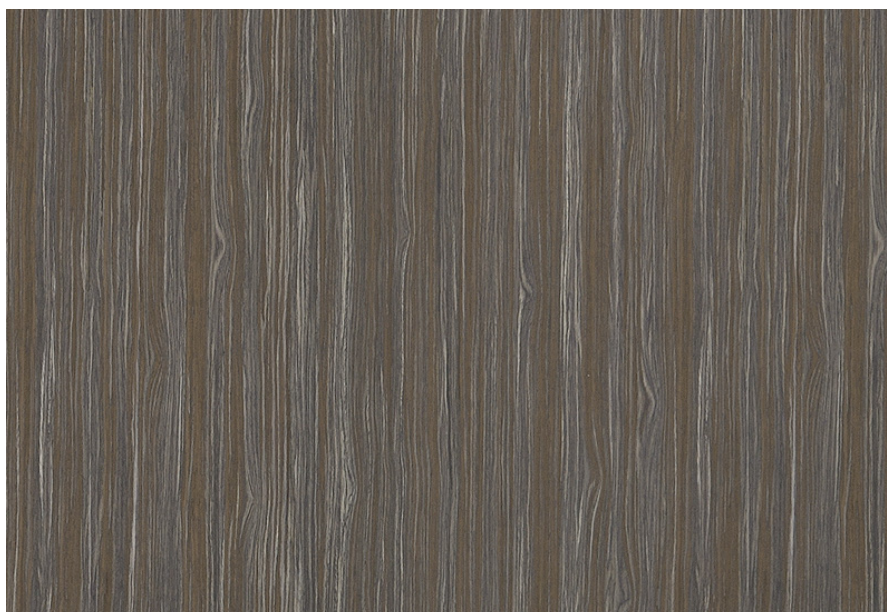

decowood[™]

PREMIUM VENEERS

NATURAL | TEAK | ENGINEERED

PRODUCT SPECIFICATIONS

decowoodveneers.com

PRODUCT SPECIFICATION

SMOKY TRAIL

Collection : Engineered

Country of Origin : Italy

Category : Exotique

Sizes Available : x / x

Sub-category : Exotique

Type Available : Ply / Flexi / Kraft / MDF

Product Name : Smoky Trail

Grain Pattern Available : Verticle Grain

Species : N/A

Veneer Thickness : 0.25 mm

Color Tone : Grey/Black

Texture : Close Pore

Veneer Cut : Quarter

Polished/Unpolished : Unpolished

Botanical Name : N/A

Nov 2016 / 30Product Specifications
decowoodveneers.com