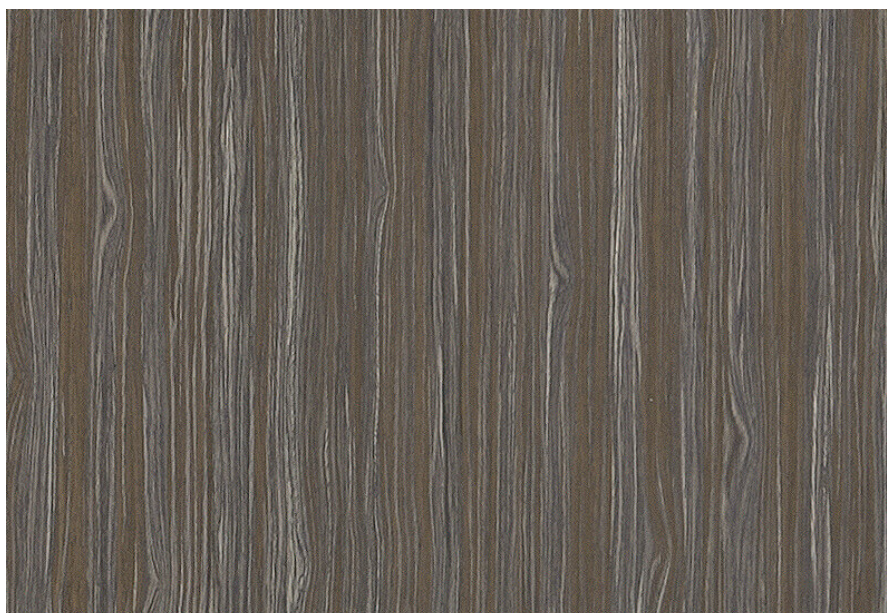

decowood[™]

PREMIUM VENEERS

NATURAL | TEAK | ENGINEERED

PRODUCT SPECIFICATIONS

decowoodveneers.com

PRODUCT SPECIFICATION

SMOKY TRAIL

Collection : Decowood Engineered
Collection

Country of Origin : Italian

Category : Exotique

Sizes Available : 3' x 7' / 4' x 8'

Sub-category : Exotique

Type Available : Ply / Flexi / Kraft / MDF

Product Name : Smoky Trail

Grain Pattern Available : Vertical Grain

Species : N/A

Veneer Thickness : 0.25 mm

Color Tone : Grey/Black

Texture : Close Pore

Veneer Cut : Quarter

Polished/Unpolished : Unpolished

Botanical Name : N/A

Nov 2016 / 30Product Specifications
decowoodveneers.com