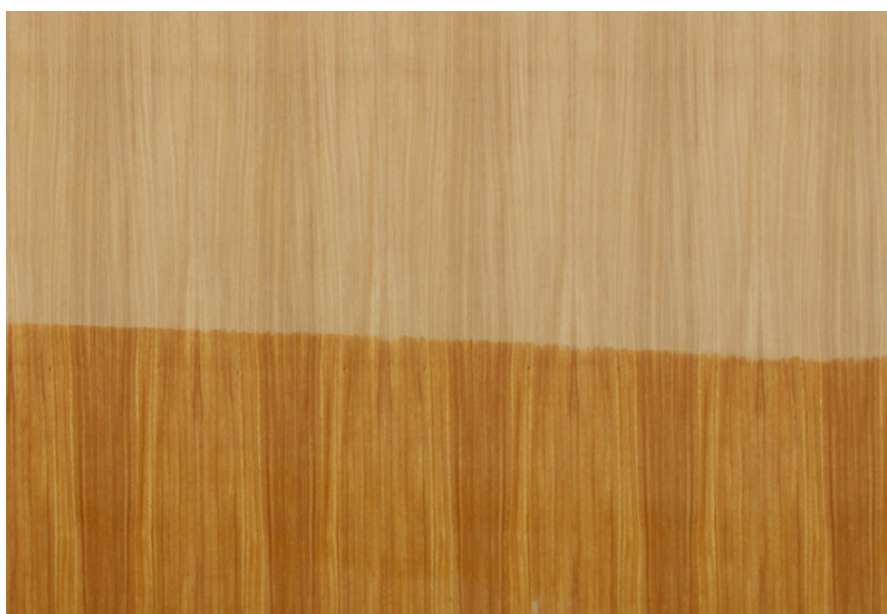

decowood[™]

PREMIUM VENEERS

NATURAL | TEAK | ENGINEERED

PRODUCT SPECIFICATIONS

PRODUCT SPECIFICATION

GOLDEN TEAK

Collection : Natural

Country of Origin : Africa

Category : Naturals

Sizes Available : x / x

Sub-category : Goldwood

Type Available : Ply / Flexi / Kraft / MDF

Product Name : Golden Teak

Grain Pattern Available : Vertical Grain / Horizontal Grain

Species : Teak

Veneer Thickness : 0.5mm

Color Tone : Light Brown

Texture : Close Pore

Veneer Cut : Quarter

Polished/Unpolished : Unpolished

Botanical Name : Chlorophora Excelsa

Nov 2016 / 30Product Specifications
decowoodveneers.com