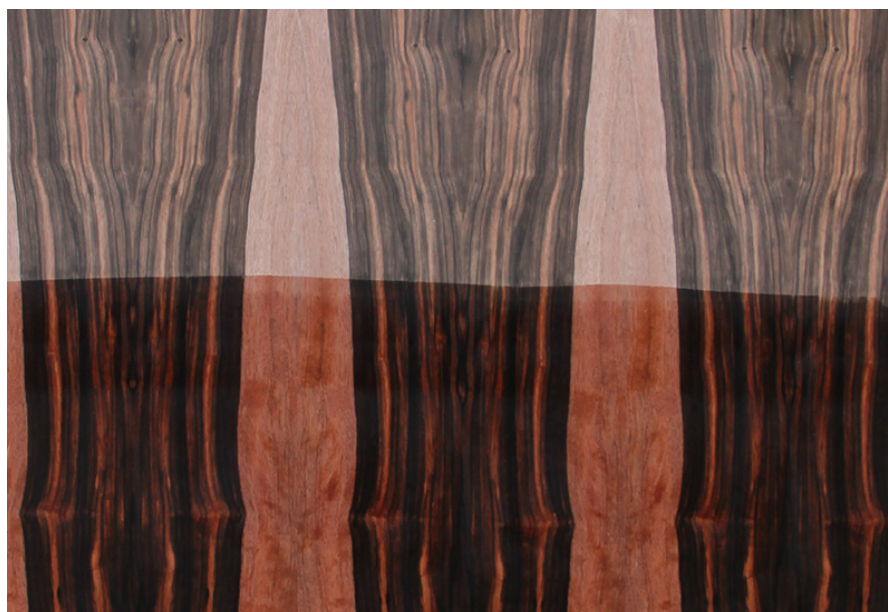

decowood[™]

PREMIUM VENEERS

NATURAL | TEAK | ENGINEERED

PRODUCT SPECIFICATIONS

PRODUCT SPECIFICATION

EBONY

Collection : Natural

Country of Origin : Indonesia

Category : Naturals

Sizes Available : x / x

Sub-category : Exotic

Type Available : Ply / Flexi / Kraft / MDF

Product Name : Ebony

Grain Pattern Available : Vertical Grain /
Horizontal Grain

Species : Ebony

Veneer Thickness : 0.5mm

Color Tone : Brown Red

Texture : Close Pore

Veneer Cut : Quarter

Polished/Unpolished : Unpolished

Botanical Name : Diospyros Celebica

Nov 2016 / 30Product Specifications
decowoodveneers.com