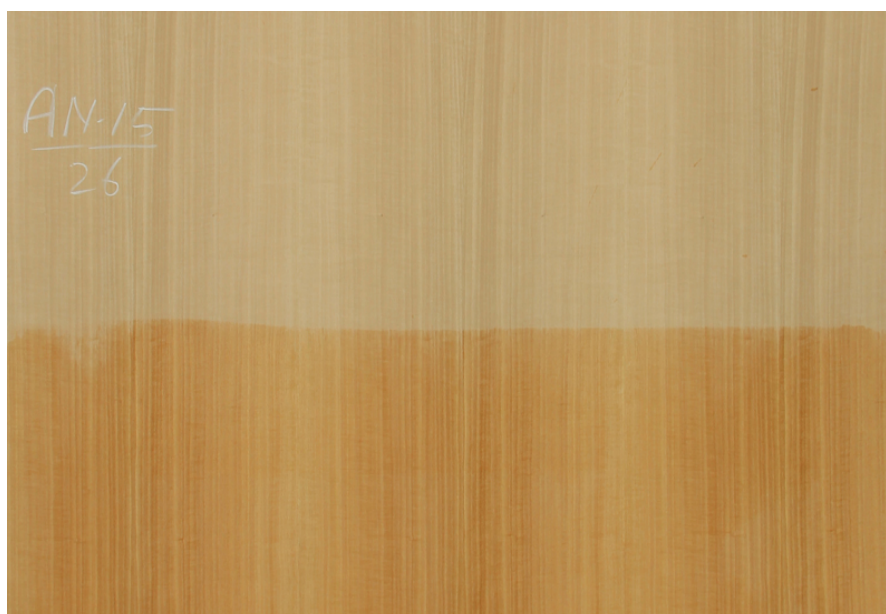

decowood™

PREMIUM VENEERS

NATURAL | TEAK | ENGINEERED

PRODUCT SPECIFICATION

ANEGRE

Collection : Natural

Country of Origin : Africa

Category : Naturals

Sizes Available : x / x

Sub-category : Anegre

Type Available : Ply / Flexi / Kraft / MDF

Product Name : Anegre

Grain Pattern Available : Vertical Grain /
Horizontal Grain