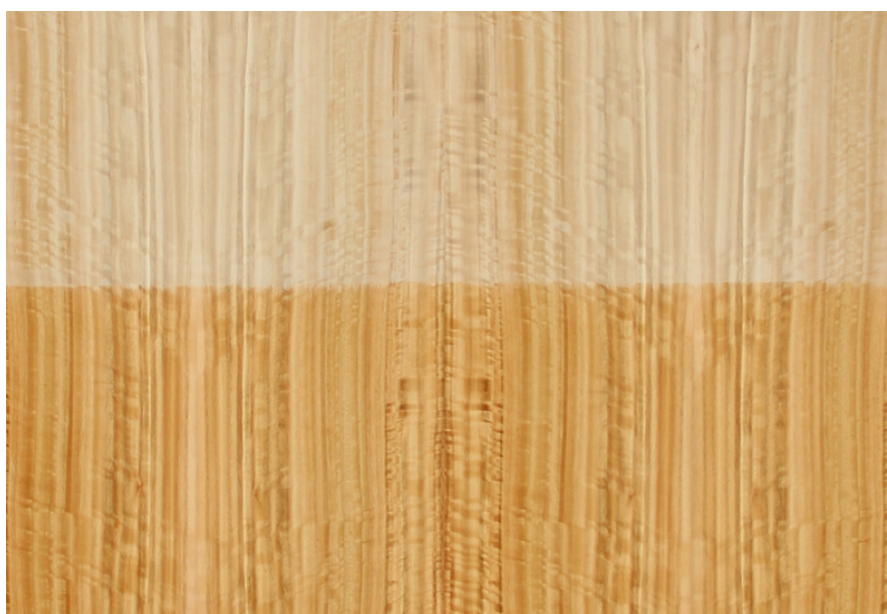

PRODUCT SPECIFICATION

FIGURED EUCALYPTUS

Collection : Natural

Country of Origin : Africa

Category : Naturals

Sizes Available : x / x

Sub-category : Figured

Type Available : Ply / Flexi / Kraft / MDF

Product Name : Figured Eucalyptus

Grain Pattern Available : Vertical Grain / Horizontal Grain