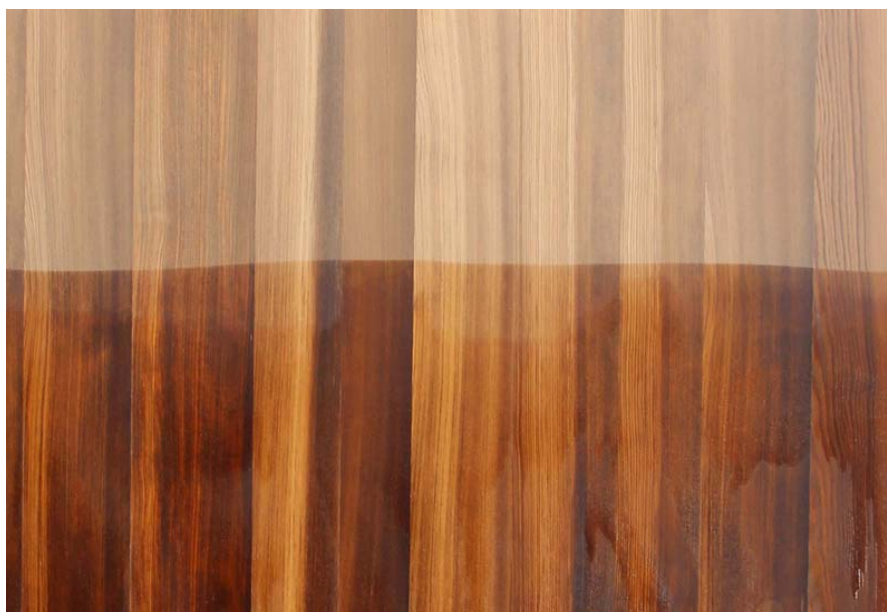

PRODUCT SPECIFICATION

SMOKED LARCH

Collection : Natural

Country of Origin : America

Category : Smoked

Sizes Available : x / x

Sub-category : Smoked Standard

Type Available : Ply / Flexi / Kraft / MDF

Product Name : Smoked Larch

Grain Pattern Available : Vertical Grain / Horizontal Grain