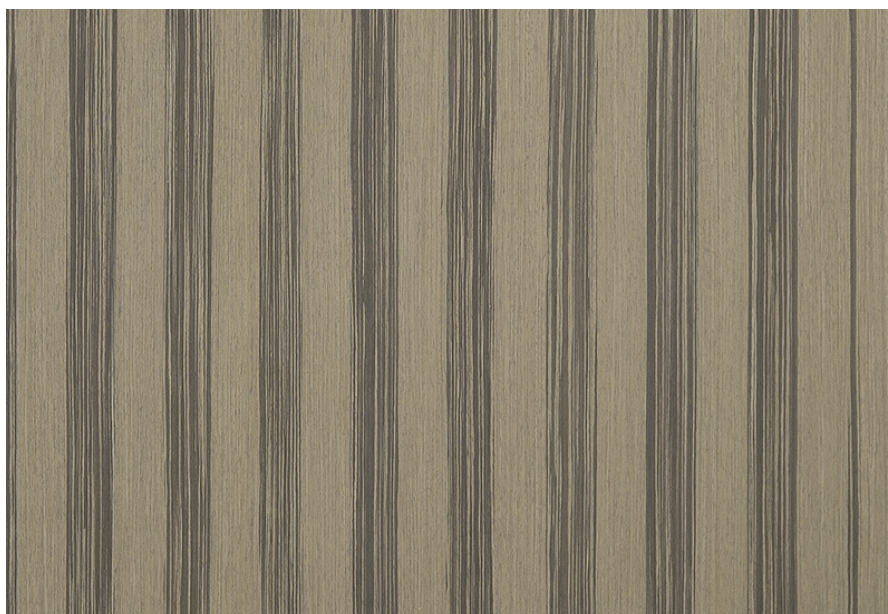

decowood[™]

PREMIUM VENEERS

NATURAL | TEAK | ENGINEERED

PRODUCT SPECIFICATIONS

PRODUCT SPECIFICATION

ROYAL ILLUSION

Collection : Engineered

Country of Origin : Italy

Category : Exotique

Sizes Available : x / x

Sub-category : Exotique

Type Available : Ply / Flexi / Kraft / MDF

Product Name : Royal Illusion

Grain Pattern Available : Vertical Grain

Species : N/A

Veneer Thickness : 0.25 mm

Color Tone : Light Brown

Texture : Close Pore

Veneer Cut : Quarter

Polished/Unpolished : Unpolished

Botanical Name : N/A

Nov 2016 / 30Product Specifications
decowoodveneers.com