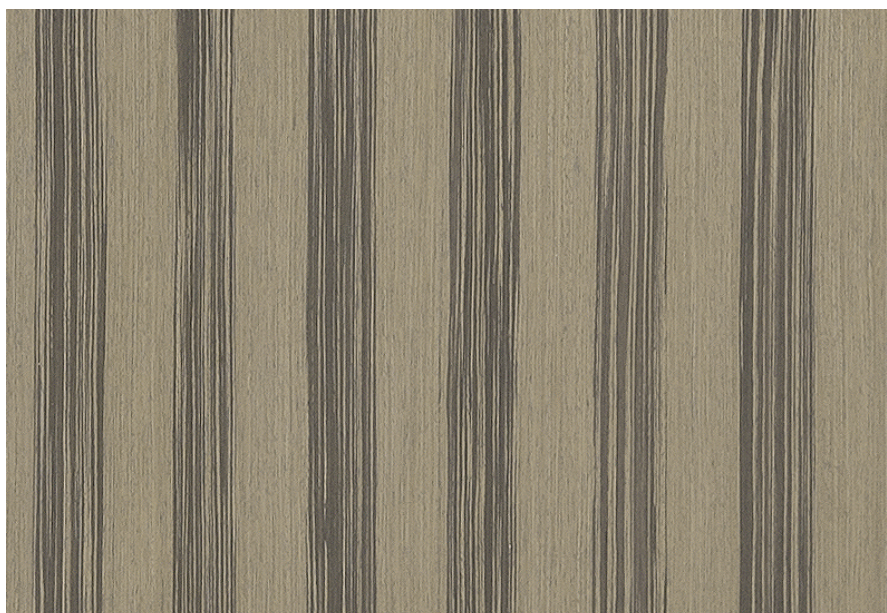

decowood[™]

PREMIUM VENEERS

NATURAL | TEAK | ENGINEERED

PRODUCT SPECIFICATIONS

PRODUCT SPECIFICATION

ROYAL ILLUSION

Collection : Decowood Engineered
Collection

Country of Origin : Italian

Category : Exotique

Sizes Available : 3' x 7' / 4' x 8'

Sub-category : Exotique

Type Available : Ply / Flexi / Kraft / MDF

Product Name : Royal Illusion

Grain Pattern Available : Vertical Grain

Species : N/A

Veneer Thickness : 0.25 mm

Color Tone : Dark Brown

Texture : Close Pore

Veneer Cut : Quarter

Polished/Unpolished : Unpolished

Botanical Name : N/A

Nov 2016 / 30Product Specifications
decowoodveneers.com