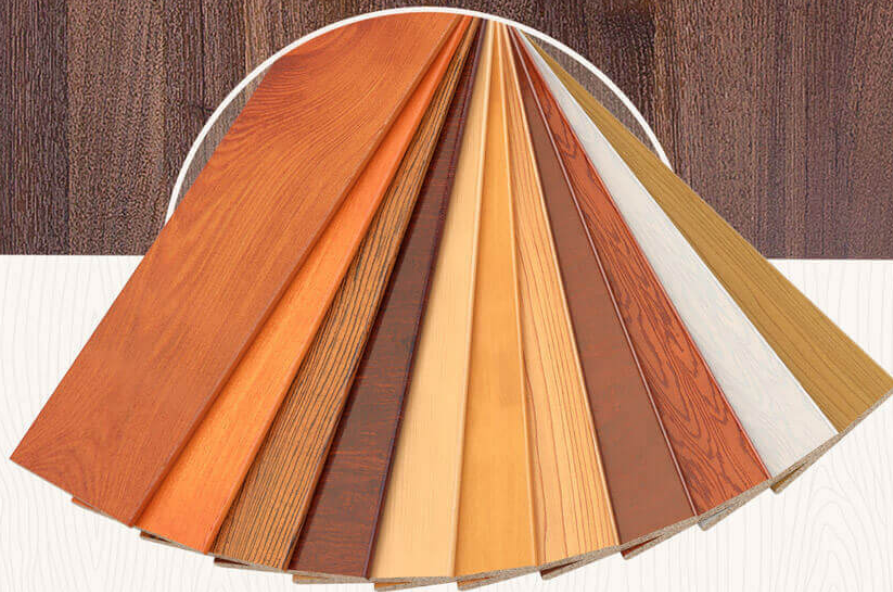

decowood™

PREMIUM VENEERS

NATURAL | TEAK | ENGINEERED

PRODUCT SPECIFICATIONS