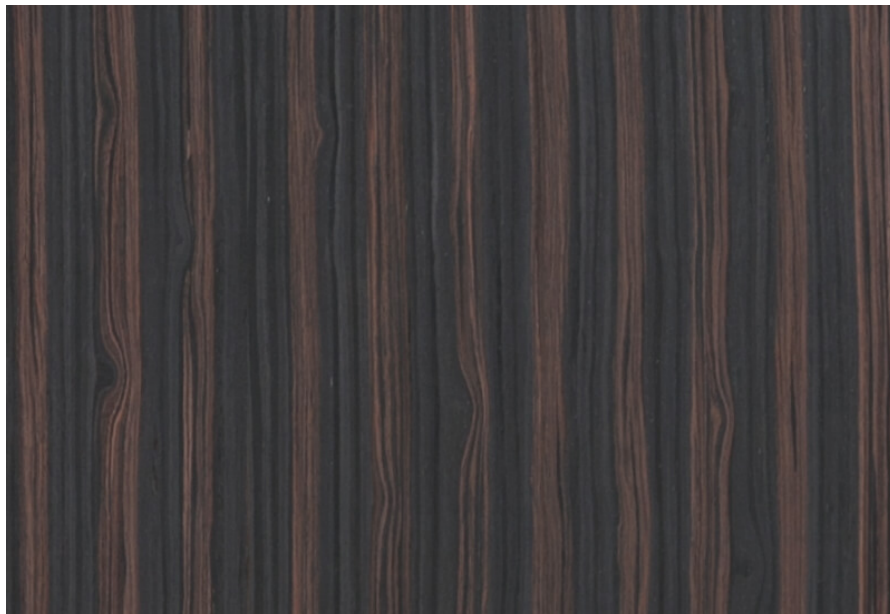

decowood[™]

PREMIUM VENEERS

NATURAL | TEAK | ENGINEERED

PRODUCT SPECIFICATIONS

decowood™

PREMIUM VENEERS

NATURAL

|

TEAK

|

ENGINEERED

PRODUCT SPECIFICATION

ROYAL DELIGHT

Collection : Decowood Engineered
Collection

Country of Origin : Italian

Category : Exotique

Sizes Available : 3' x 7' / 4' x 8'

Sub-category : Exotique

Type Available : Ply / Flexi / Kraft / MDF

Product Name : Royal Delight

Grain Pattern Available : Vertical Grain

Species : N/A

Veneer Thickness : 0.25 mm

Color Tone : Dark Brown

Texture : Close Pore

Veneer Cut : Quarter

Polished/Unpolished : Unpolished

Botanical Name : N/A

Nov 2016 / 30Product Specifications
decowoodveneers.com