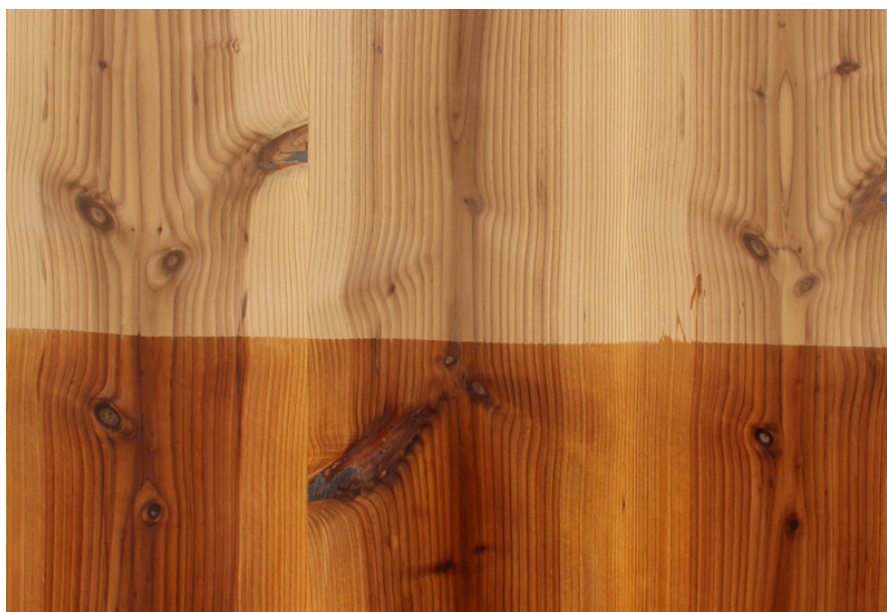

decowood[™]

PREMIUM VENEERS

NATURAL | TEAK | ENGINEERED

PRODUCT SPECIFICATIONS

PRODUCT SPECIFICATION

HDBX SMOKED LARCH

Collection : The Specials

Country of Origin : America

Category : The Specials - Textures

Sizes Available : x / x

Sub-category : HDBX

Type Available : Ply / MDF

Product Name : HDBX Smoked Larch

Grain Pattern Available : Vertical Grain / Horizontal Grain

Species : Larch

Veneer Thickness : 0.5mm

Color Tone : Light Brown

Texture : Close Pore

Veneer Cut : Quarter & Crown

Polished/Unpolished : Unpolished

Botanical Name : Larix

Nov 2016 / 30Product Specifications
decowoodveneers.com