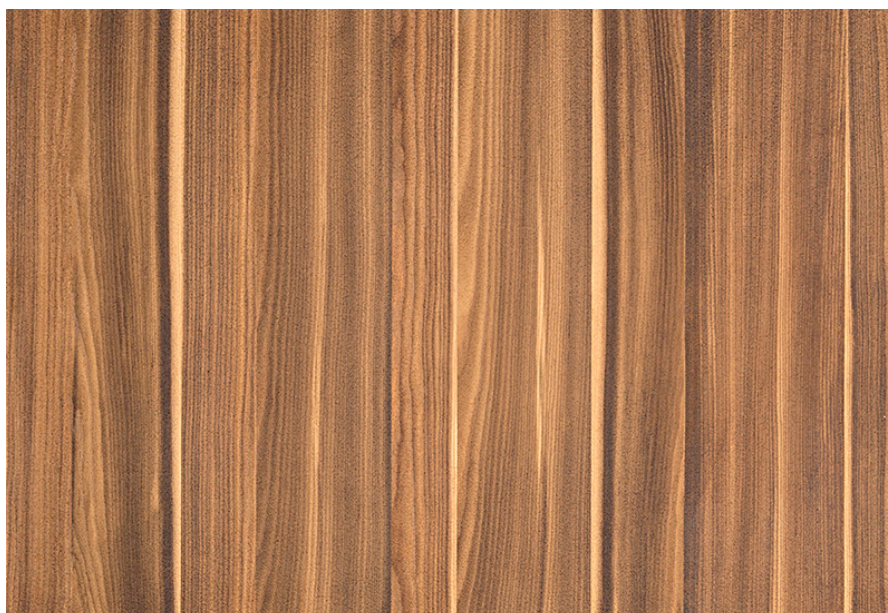

### HDBX SMOKED LARCH

Collection : Decowood Natural Collection

Country of Origin : America

Category : The Specials - Textures

Sizes Available : 3' x 7' / 4' x 8'

Sub-category : HDBX

Type Available : Ply / MDF

Product Name : HDBX Smoked Larch

Grain Pattern Available : Vertical Grain / Horizontal Grain

Species : Larch

Veneer Thickness : 0.5mm

Color Tone : Light Brown

Texture : Close Pore

Veneer Cut : Quarter & Crown