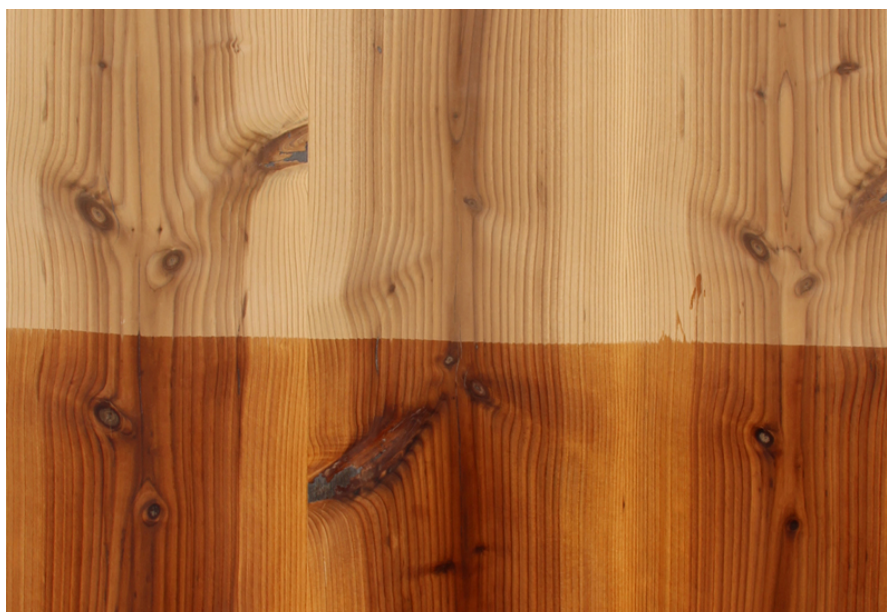

decowood™

PREMIUM VENEERS

NATURAL

|

TEAK

|

ENGINEERED

PRODUCT SPECIFICATION

HDBX SMOKED LARCH

Collection : The Specials

Country of Origin : America

Category : The Specials - Textures

Sizes Available : x / x

Sub-category : HDBX

Type Available : Ply / MDF

Product Name : HDBX Smoked Larch

Grain Pattern Available : Vertical Grain /
Horizontal Grain